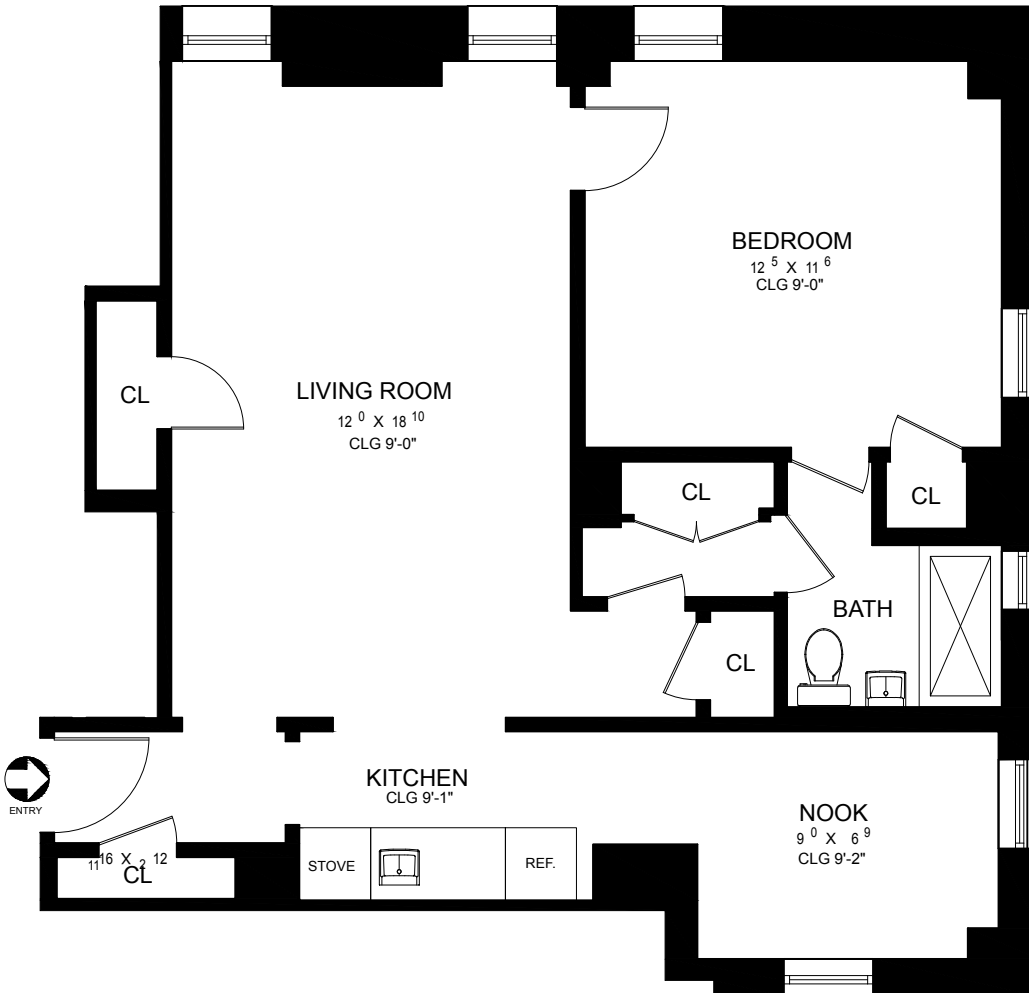

The Residences of Shorewind Towers

FLOORS 2-13 UNIT 11
774 SQ. FT.