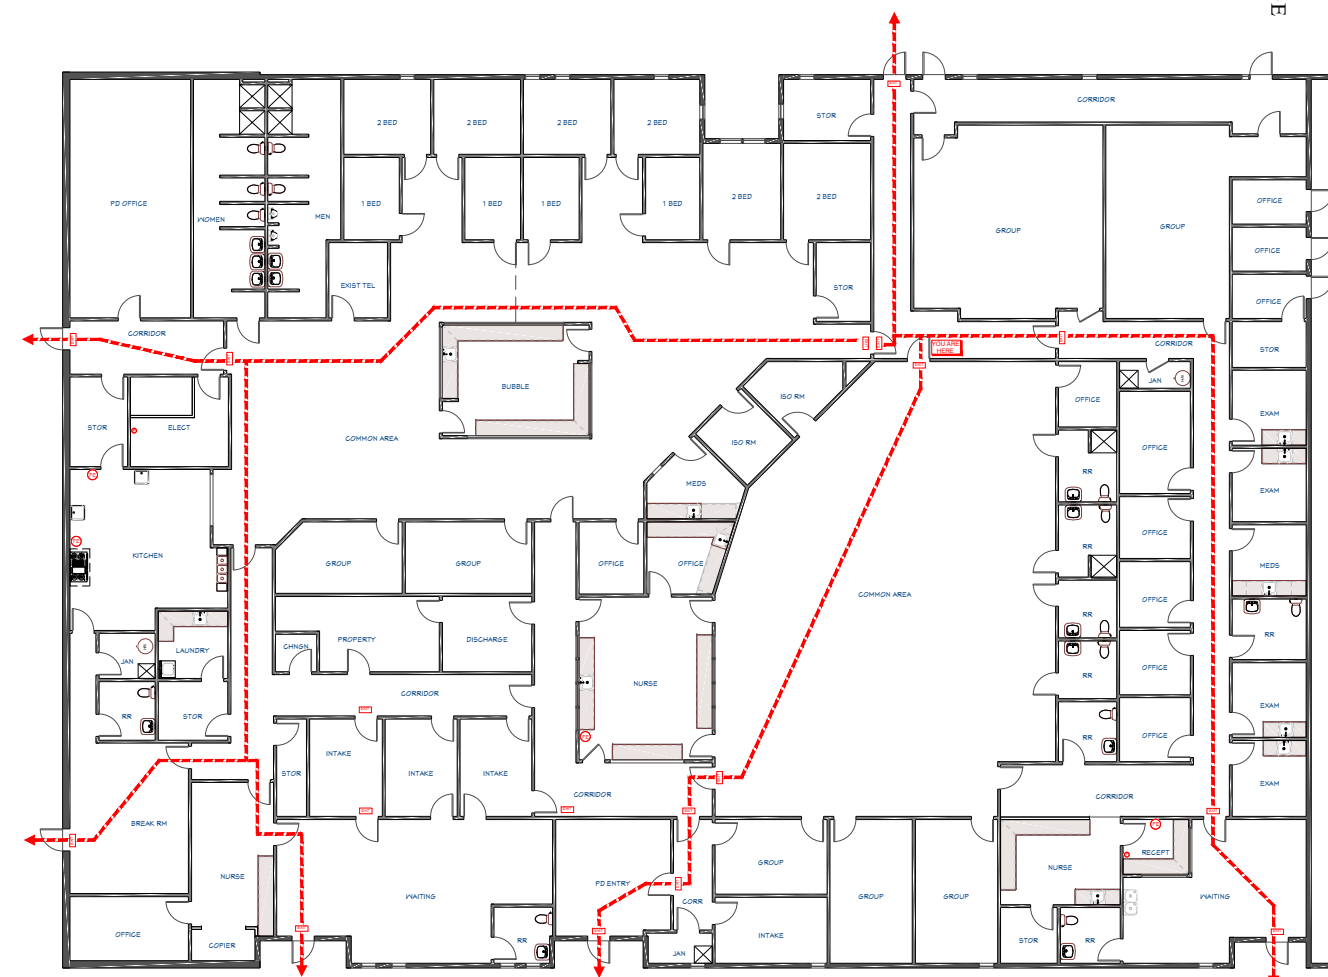

EMERGENCY EXIT DIAGRAM  
Tucson AZ

**CBI**  
COMMUNITY BRIDGES, INC.  
CELEBRATE. REDEFINE. INSPIRE.

-  EXIT SIGN
-  EMERGENCY LIGHT
-  FIRE EXTINGUISHER
-  FIRE PULL ALARM