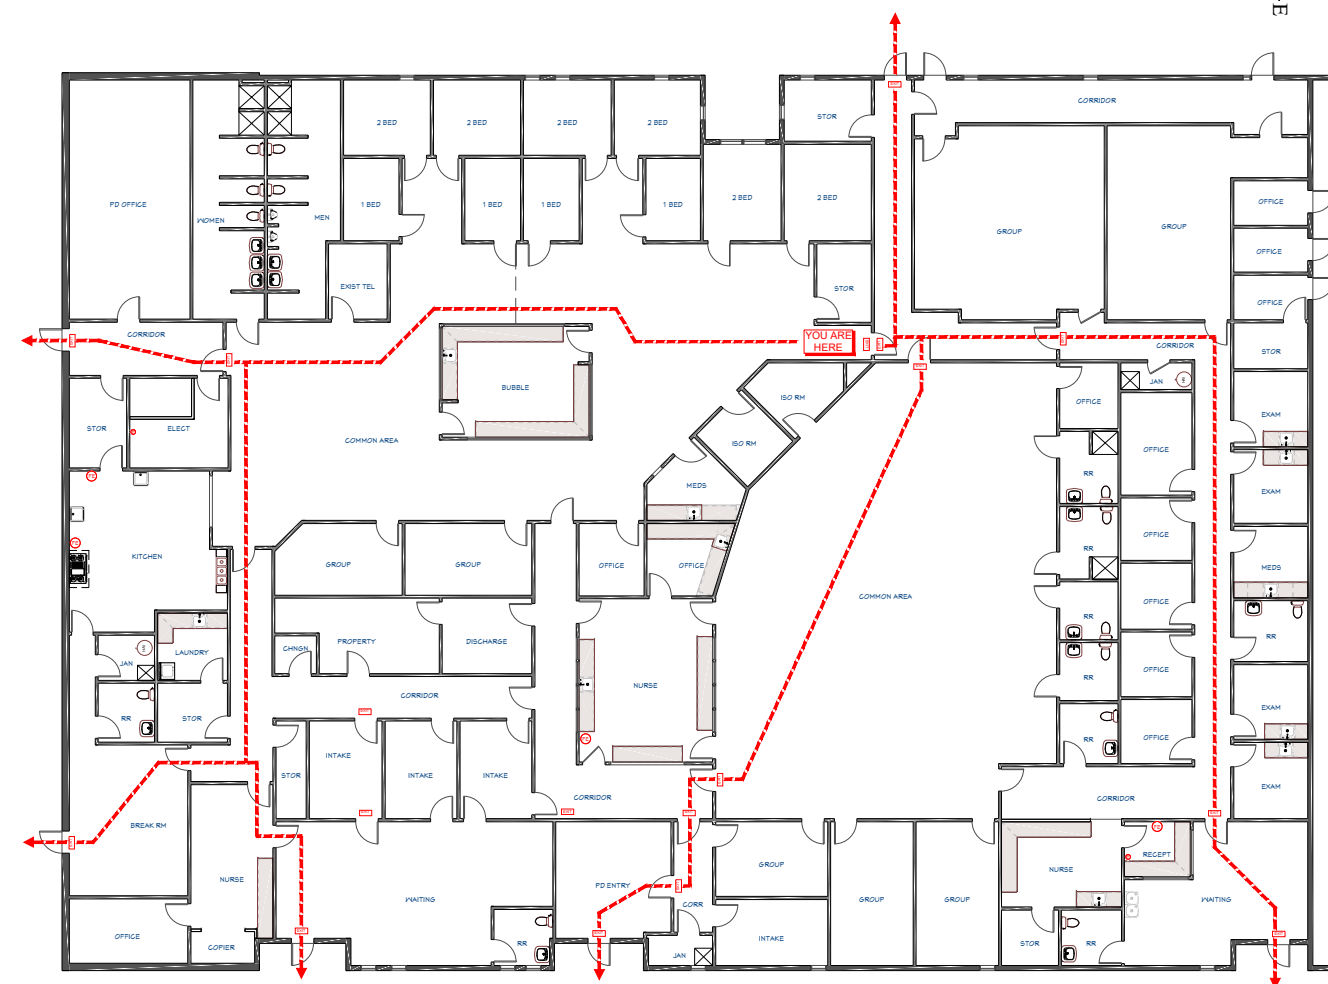

EMERGENCY EXIT DIAGRAM  
Tucson AZ

**CBI**  
COMMUNITY BRIDGES, INC.  
CELEBRATING 40 YEARS OF SERVICE

-  EXIT SIGN
-  EMERGENCY LIGHT
-  FIRE EXTINGUISHER
-  FIRE PULL ALARM