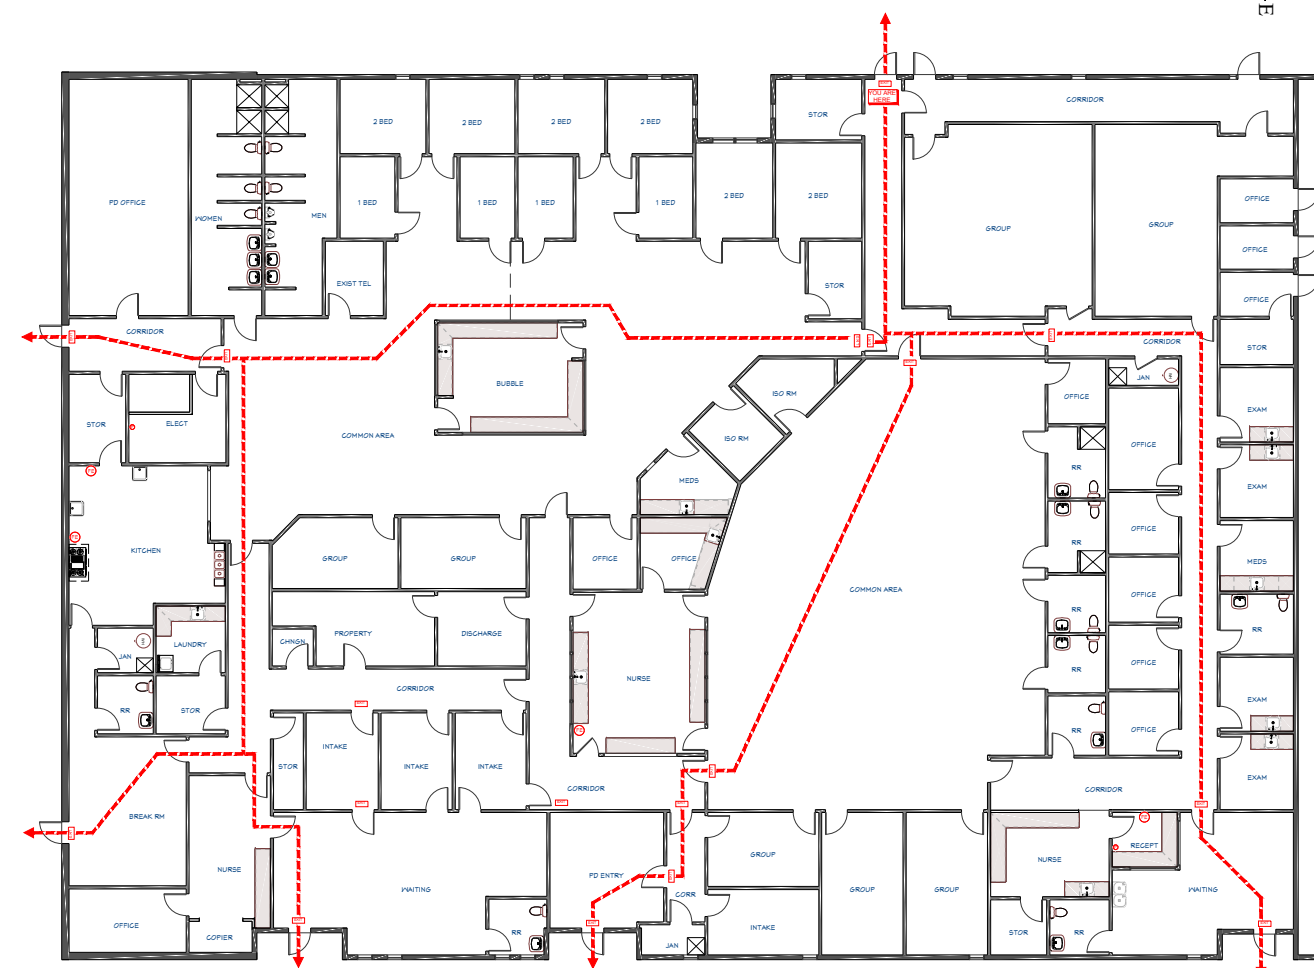

EMERGENCY EXIT DIAGRAM
Tucson AZ

CBI
COMMUNITY BRIDGES, INC.
CELEBRATING 100 YEARS

- EXIT SIGN
- EMERGENCY LIGHT
- FIRE EXTINGUISHER
- FIRE PULL ALARM