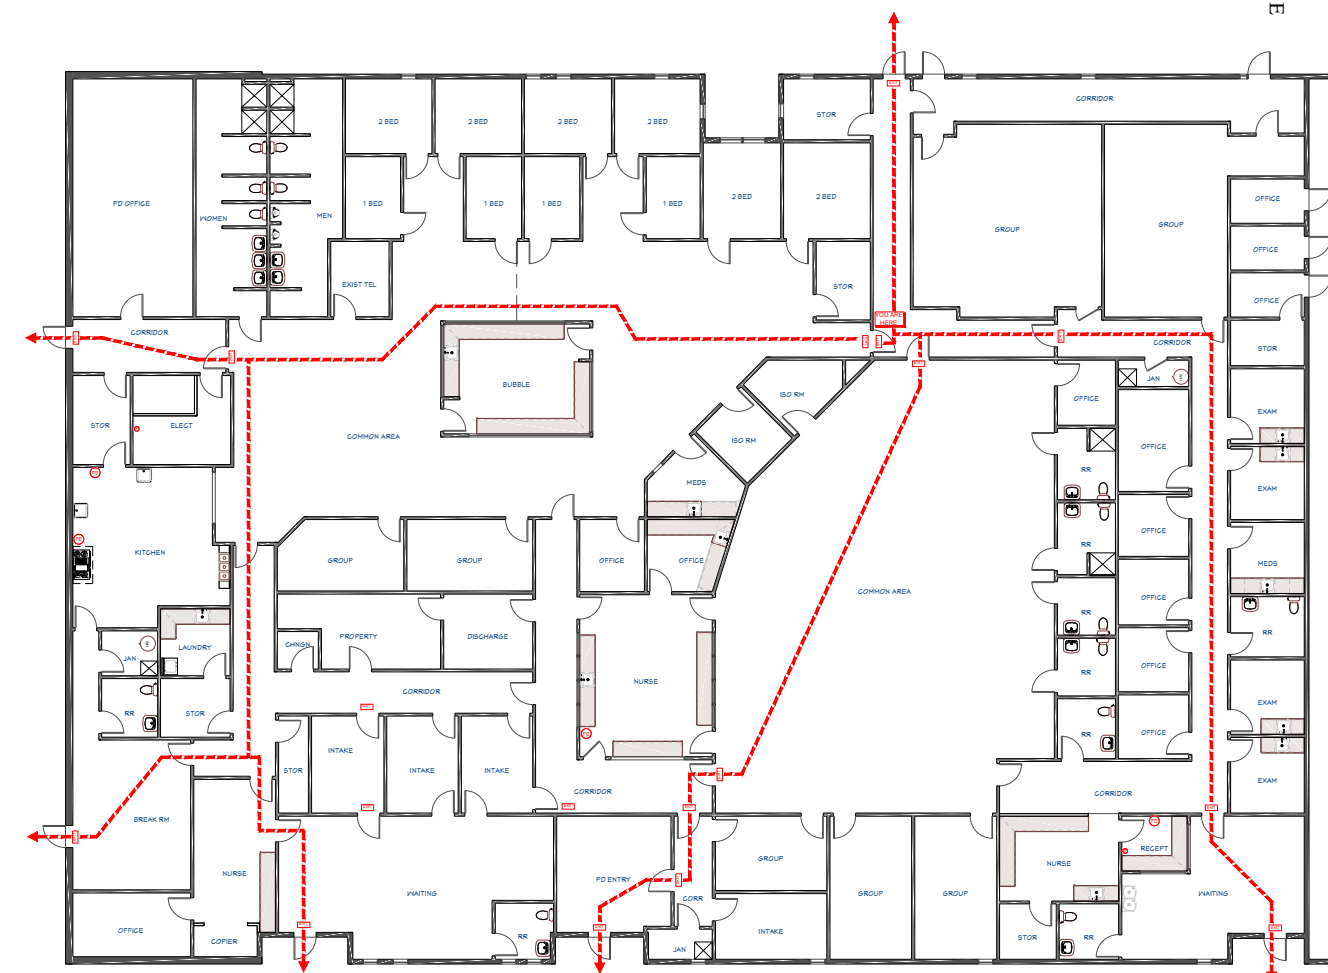

EMERGENCY EXIT DIAGRAM
Tucson AZ

CBI
COMMUNITY BRIDGES, INC.
CELEBRATE BRIDGEWORK

-  EXIT SIGN
-  EMERGENCY LIGHT
-  FIRE EXTINGUISHER
-  FIRE PULL ALARM