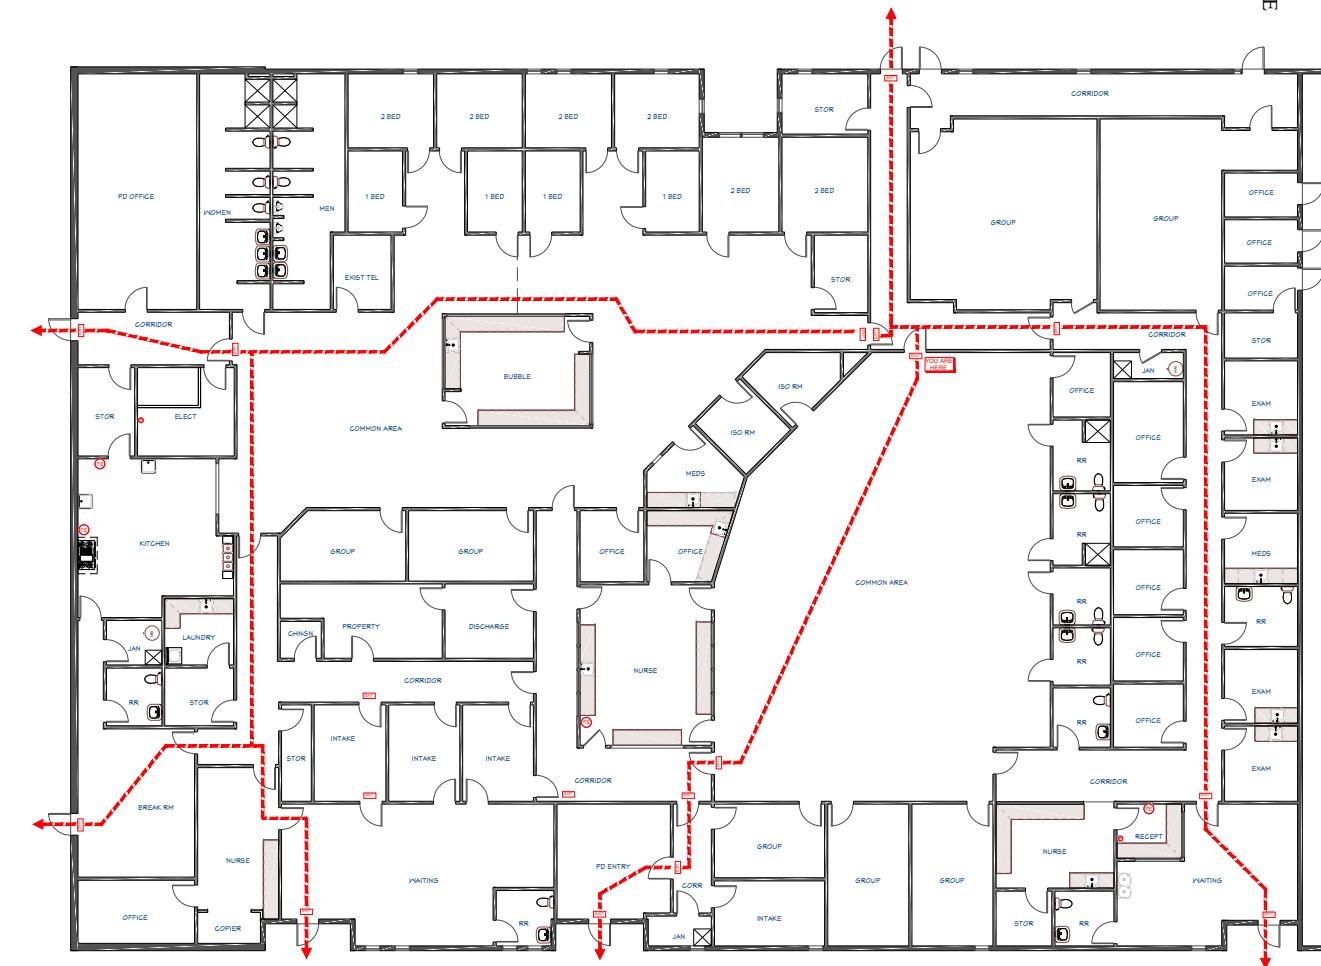

EMERGENCY EXIT DIAGRAM  
Tucson AZ

**CBI**  
COMMUNITY BRIDGES, INC.  
CELEBRATE. BELIEVE. INSPIRE.

-  EXIT SIGN
-  EMERGENCY LIGHT
-  FIRE EXTINGUISHER
-  FIRE PULL ALARM