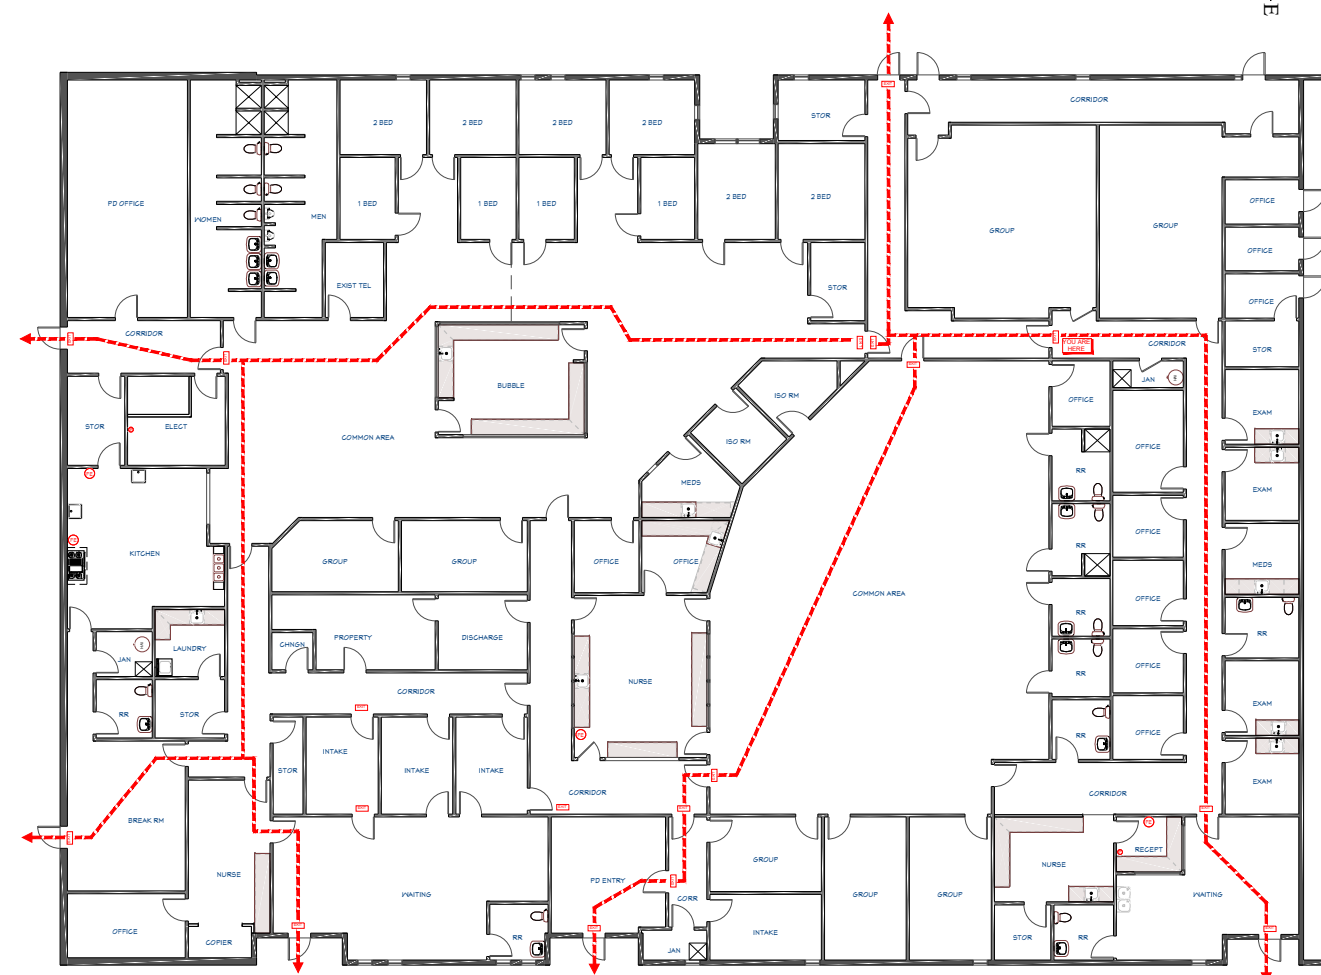

EMERGENCY EXIT DIAGRAM  
Tucson AZ

**CBI**  
COMMUNITY BRIDGES, INC.  
ESTABLISHED 1984

-  EXIT SIGN
-  EMERGENCY LIGHT
-  FIRE EXTINGUISHER
-  FIRE PULL ALARM