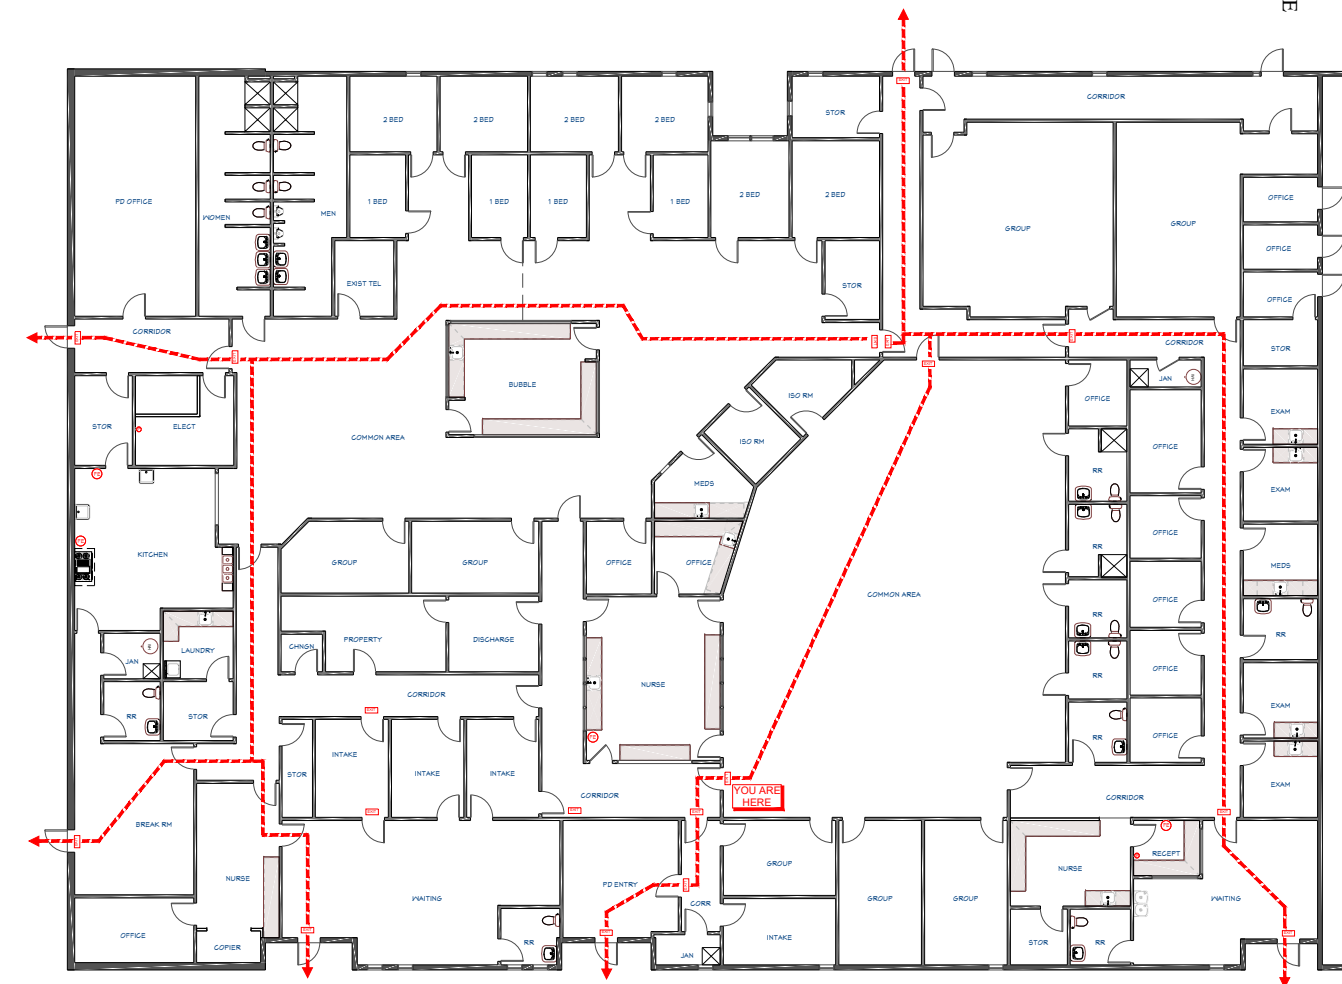

EMERGENCY EXIT DIAGRAM
Tucson AZ

CBI
COMMUNITY BRIDGES, INC.
CREATING. SECURE. INSPIRE.

-  EXIT SIGN
-  EMERGENCY LIGHT
-  FIRE EXTINGUISHER
-  FIRE PULL ALARM