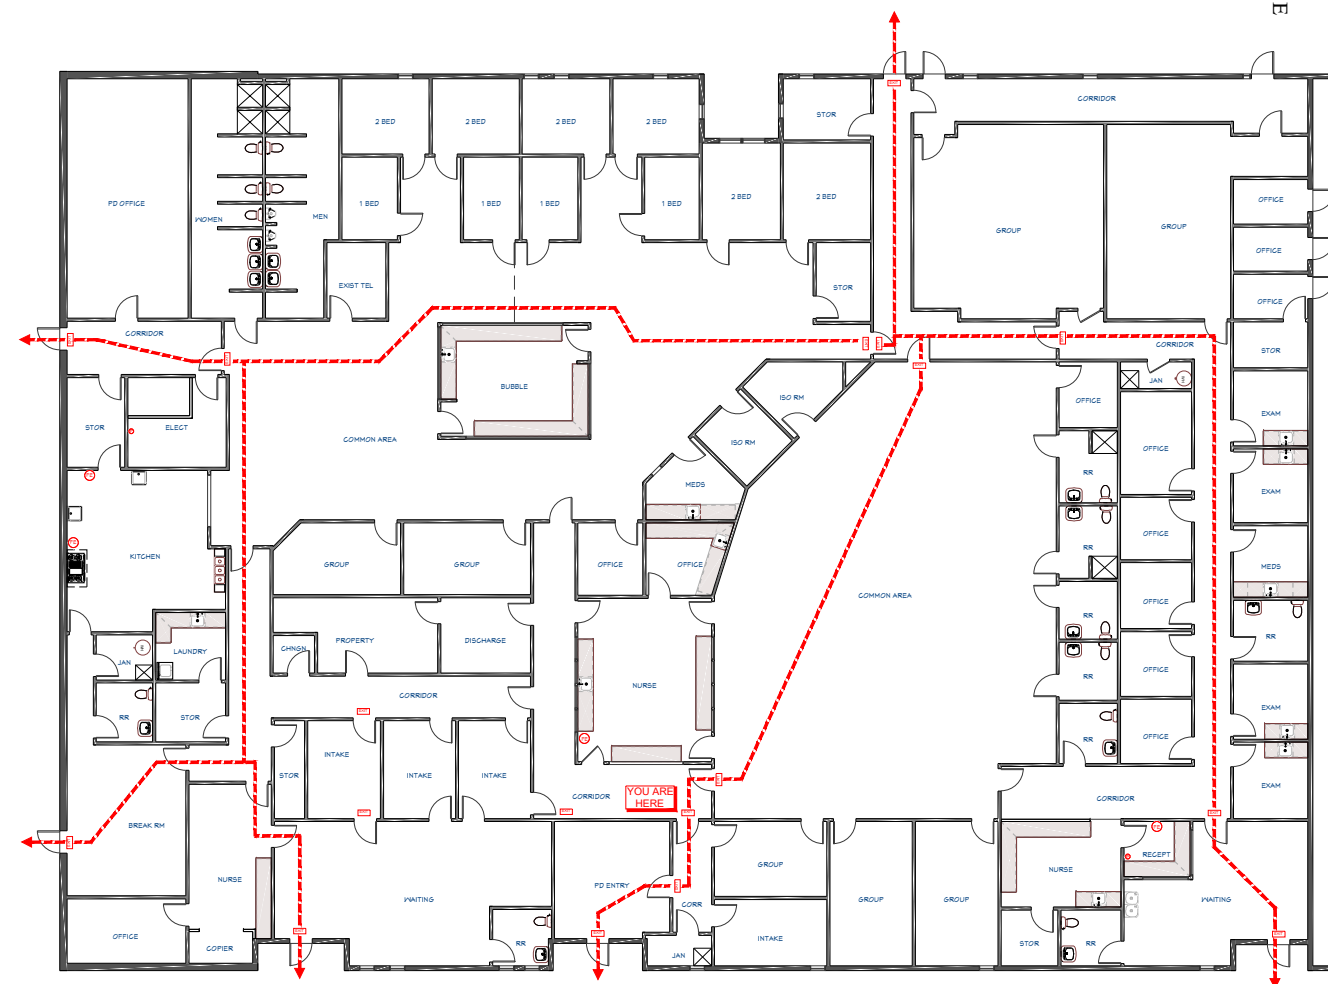

EMERGENCY EXIT DIAGRAM
Tucson AZ

CBI
COMMUNITY BRIDGES, INC.
CELEBRATING 50 YEARS OF SERVICE

-  EXIT SIGN
-  EMERGENCY LIGHT
-  FIRE EXTINGUISHER
-  FIRE PULL ALARM