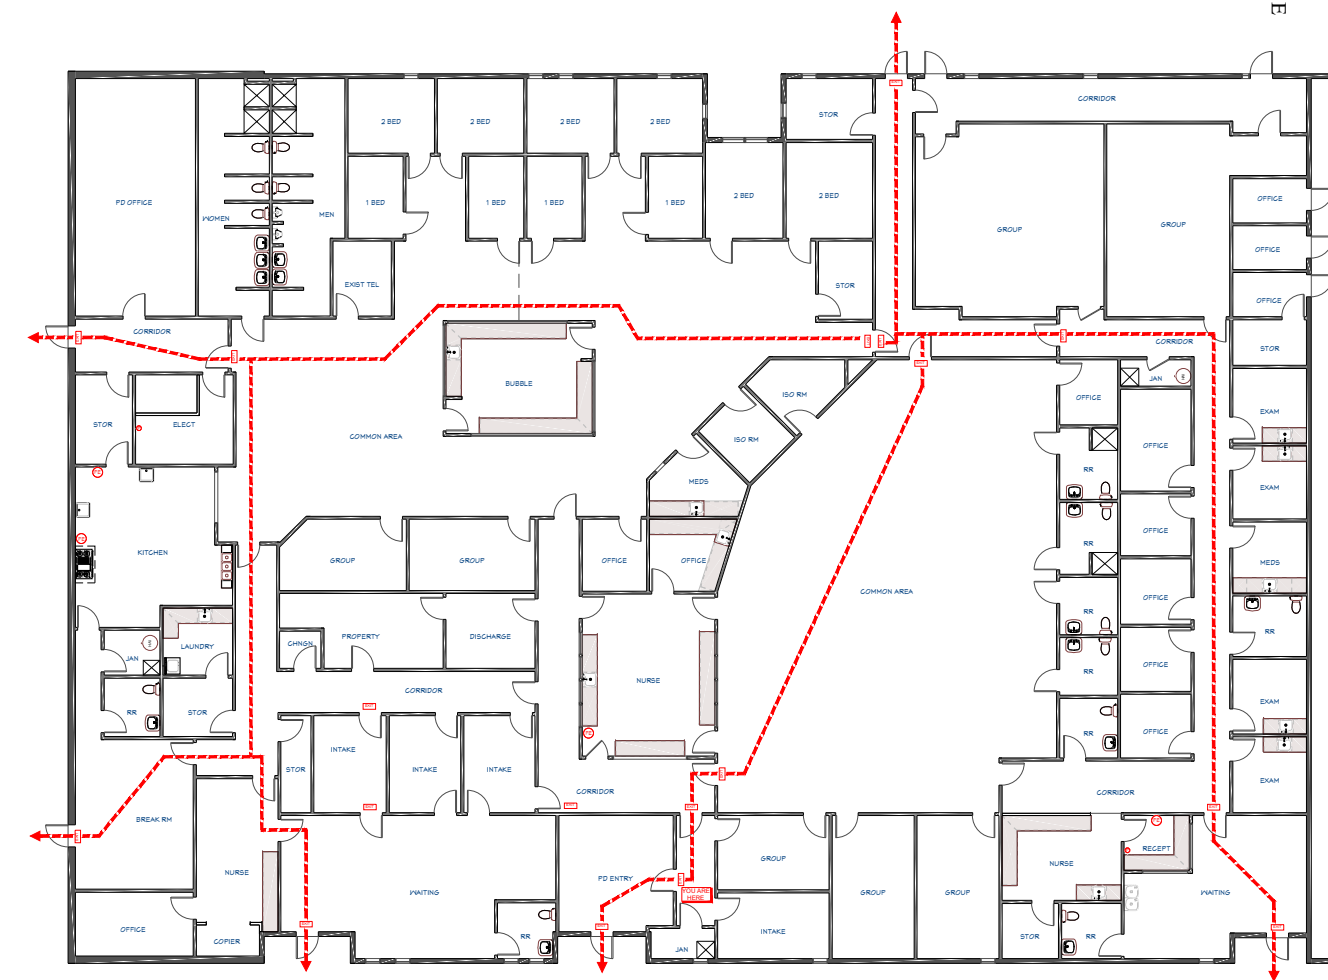

# EMERGENCY EXIT DIAGRAM

Tucson AZ

**CBI**  
COMMUNITY BRIDGES, INC.  
CELEBRATE BELIEVE INSPIRE

- EXIT SIGN
- EMERGENCY LIGHT
- FIRE EXTINGUISHER
- FIRE PULL ALARM