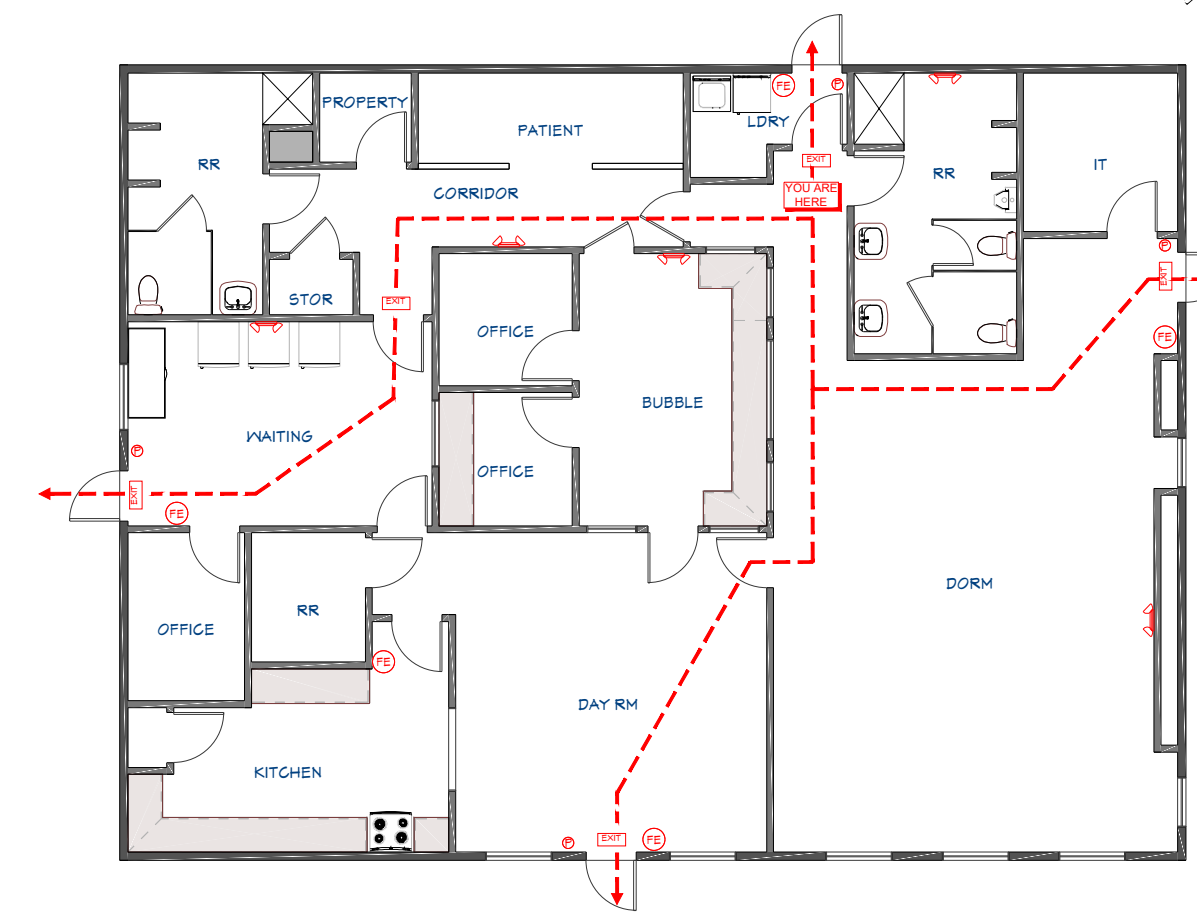

EMERGENCY EXIT DIAGRAM

Winslow AZ

CBI
COMMUNITY BRIDGES, INC.
CELEBRATE BELIEVE INSPIRE

-  EXIT SIGN
-  EMERGENCY LIGHT
-  FIRE EXTINGUISHER
-  FIRE PULL ALARM