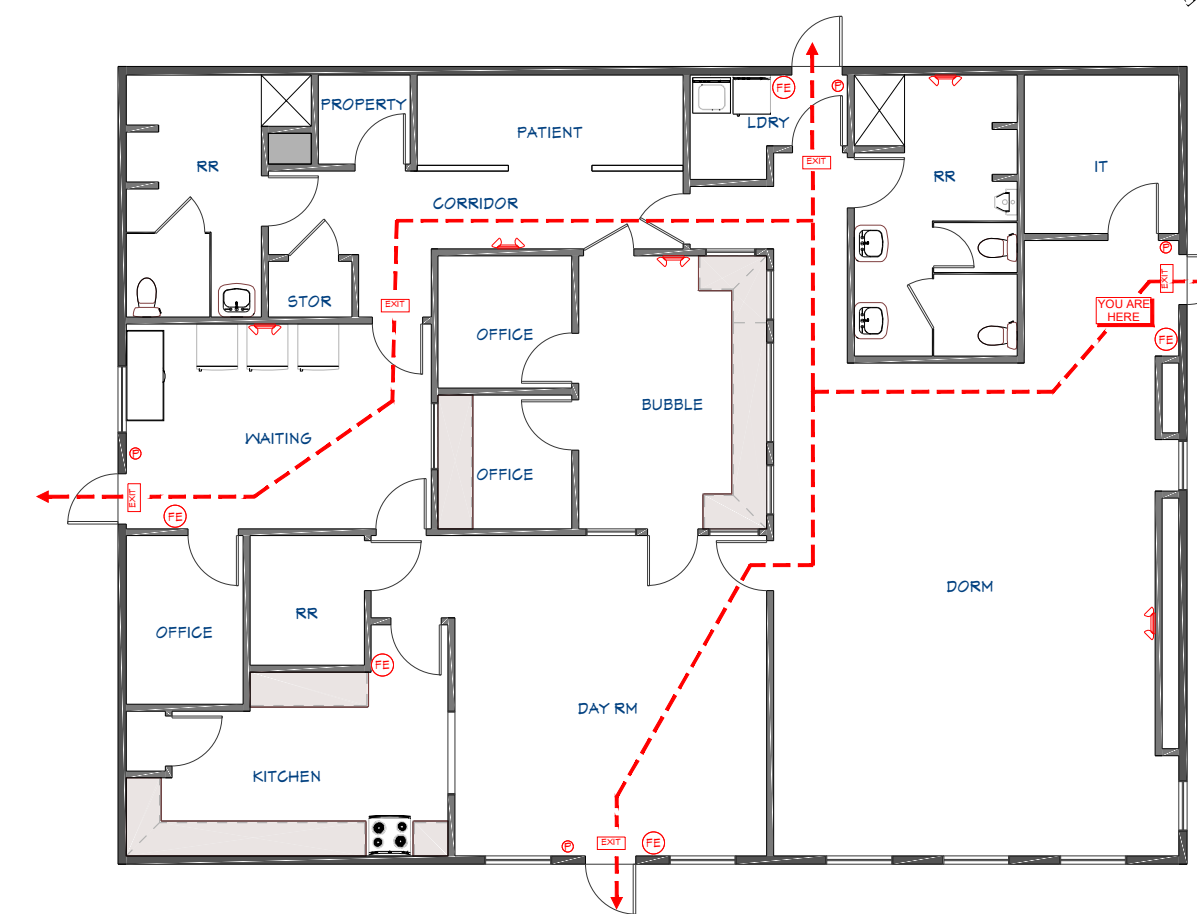

EMERGENCY EXIT DIAGRAM

Winslow AZ

CBI
COMMUNITY BRIDGES, INC.
CELEBRATE BELIEVE INSPIRE

-  EXIT SIGN
-  EMERGENCY LIGHT
-  FIRE EXTINGUISHER
-  FIRE PULL ALARM