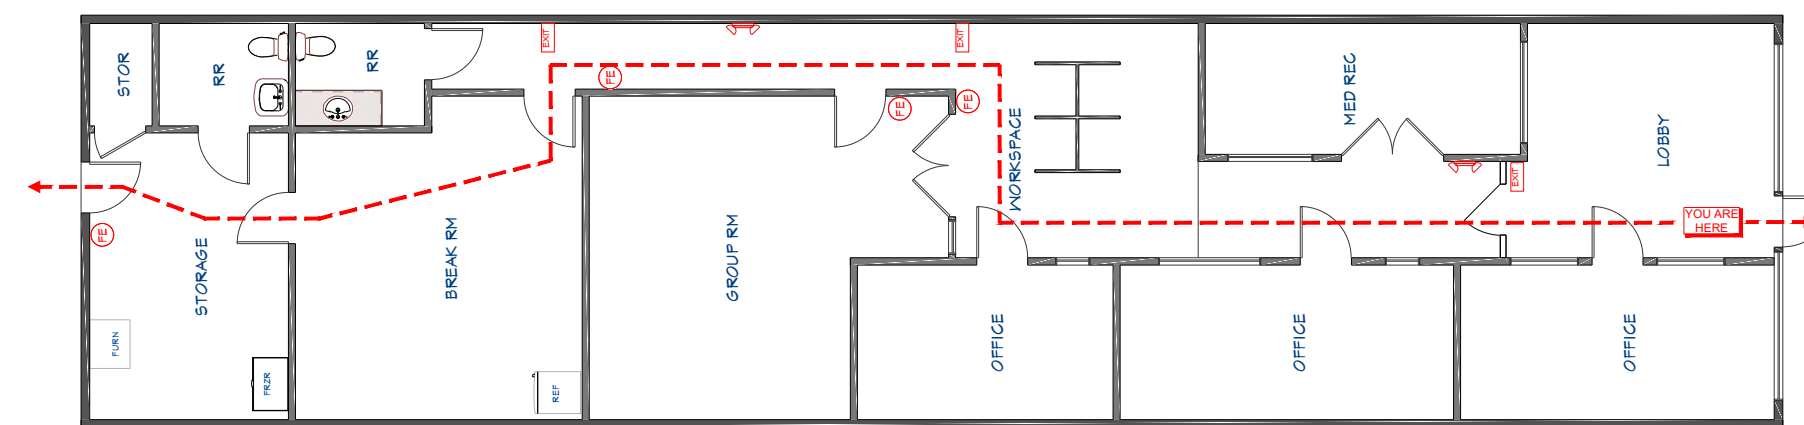

# EMERGENCY EXIT DIAGRAM

Winslow AZ

**CBI**  
COMMUNITY BRIDGES, INC.  
CELEBRATE. BELIEVE. INSPIRE.

- EXIT EXIT SIGN
- FE EMERGENCY LIGHT
- FE FIRE EXTINGUISHER
- FPA FIRE PULL ALARM