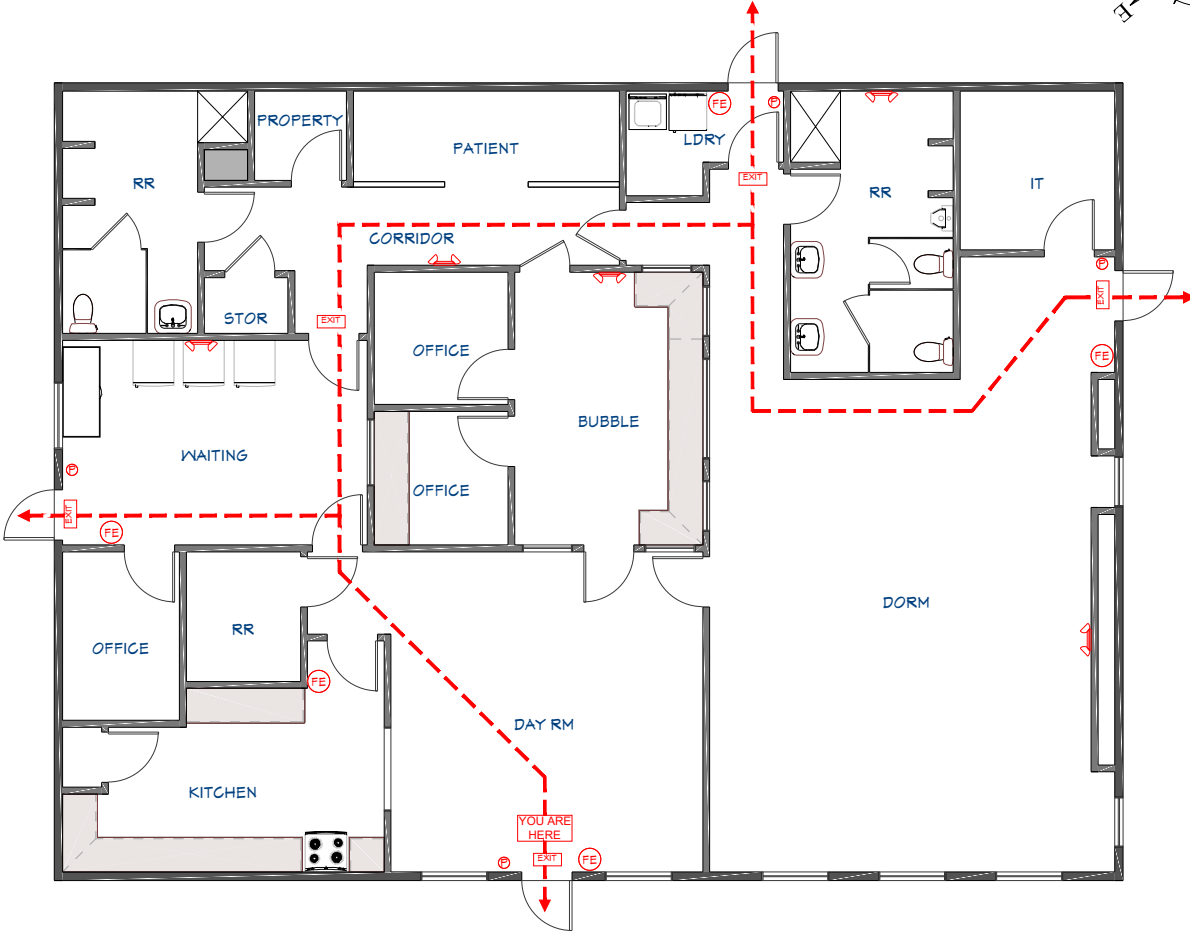

EMERGENCY EXIT DIAGRAM

Winslow AZ

CBI
COMMUNITY BRIDGES, INC.
CELEBRATE BELIEVE INSPIRE

-  EXIT SIGN
-  EMERGENCY LIGHT
-  FIRE EXTINGUISHER
-  FIRE PULL ALARM