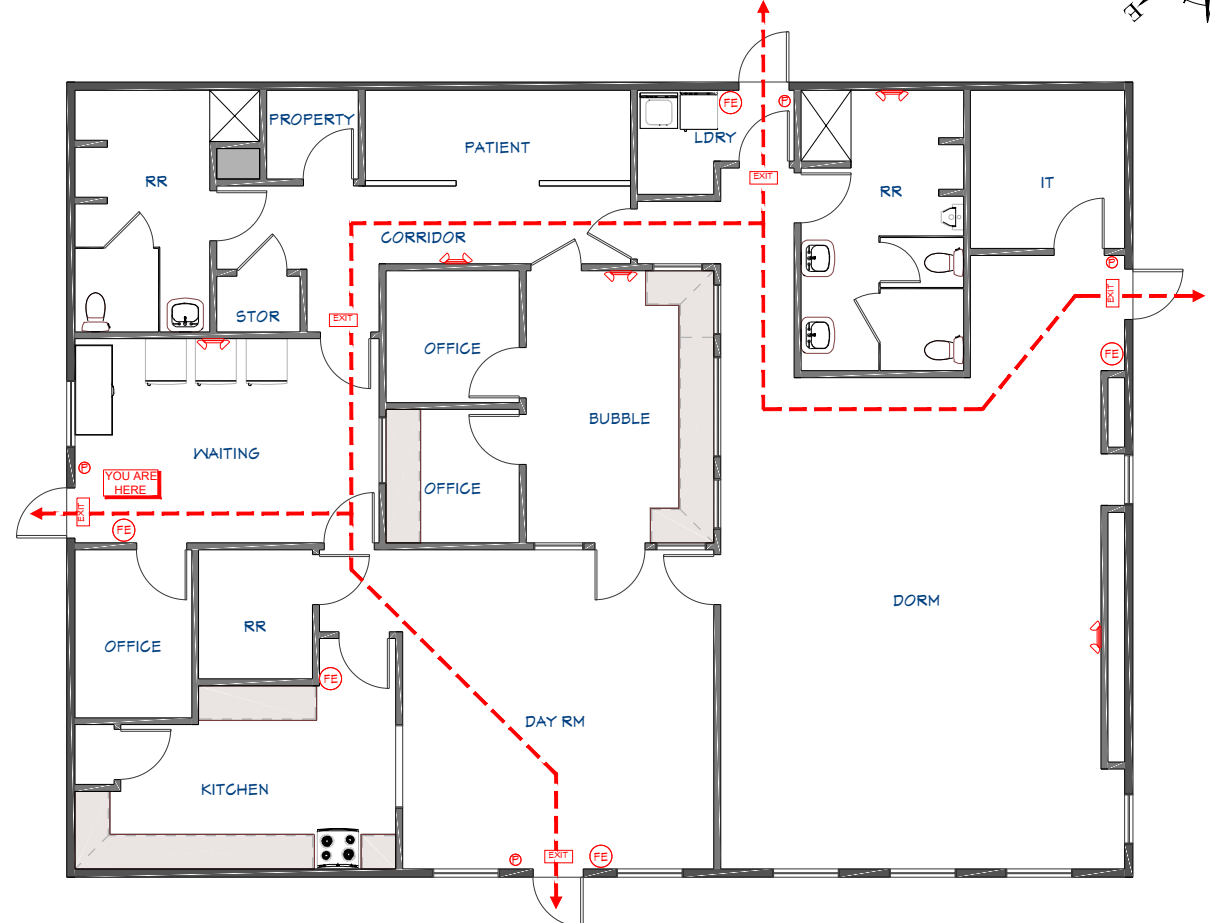

EMERGENCY EXIT DIAGRAM
Winslow AZ

CBI
COMMUNITY BRIDGES, INC.
CELEBRATE BELIEVE INSPIRE

-  EXIT SIGN
-  EMERGENCY LIGHT
-  FIRE EXTINGUISHER
-  FIRE PULL ALARM