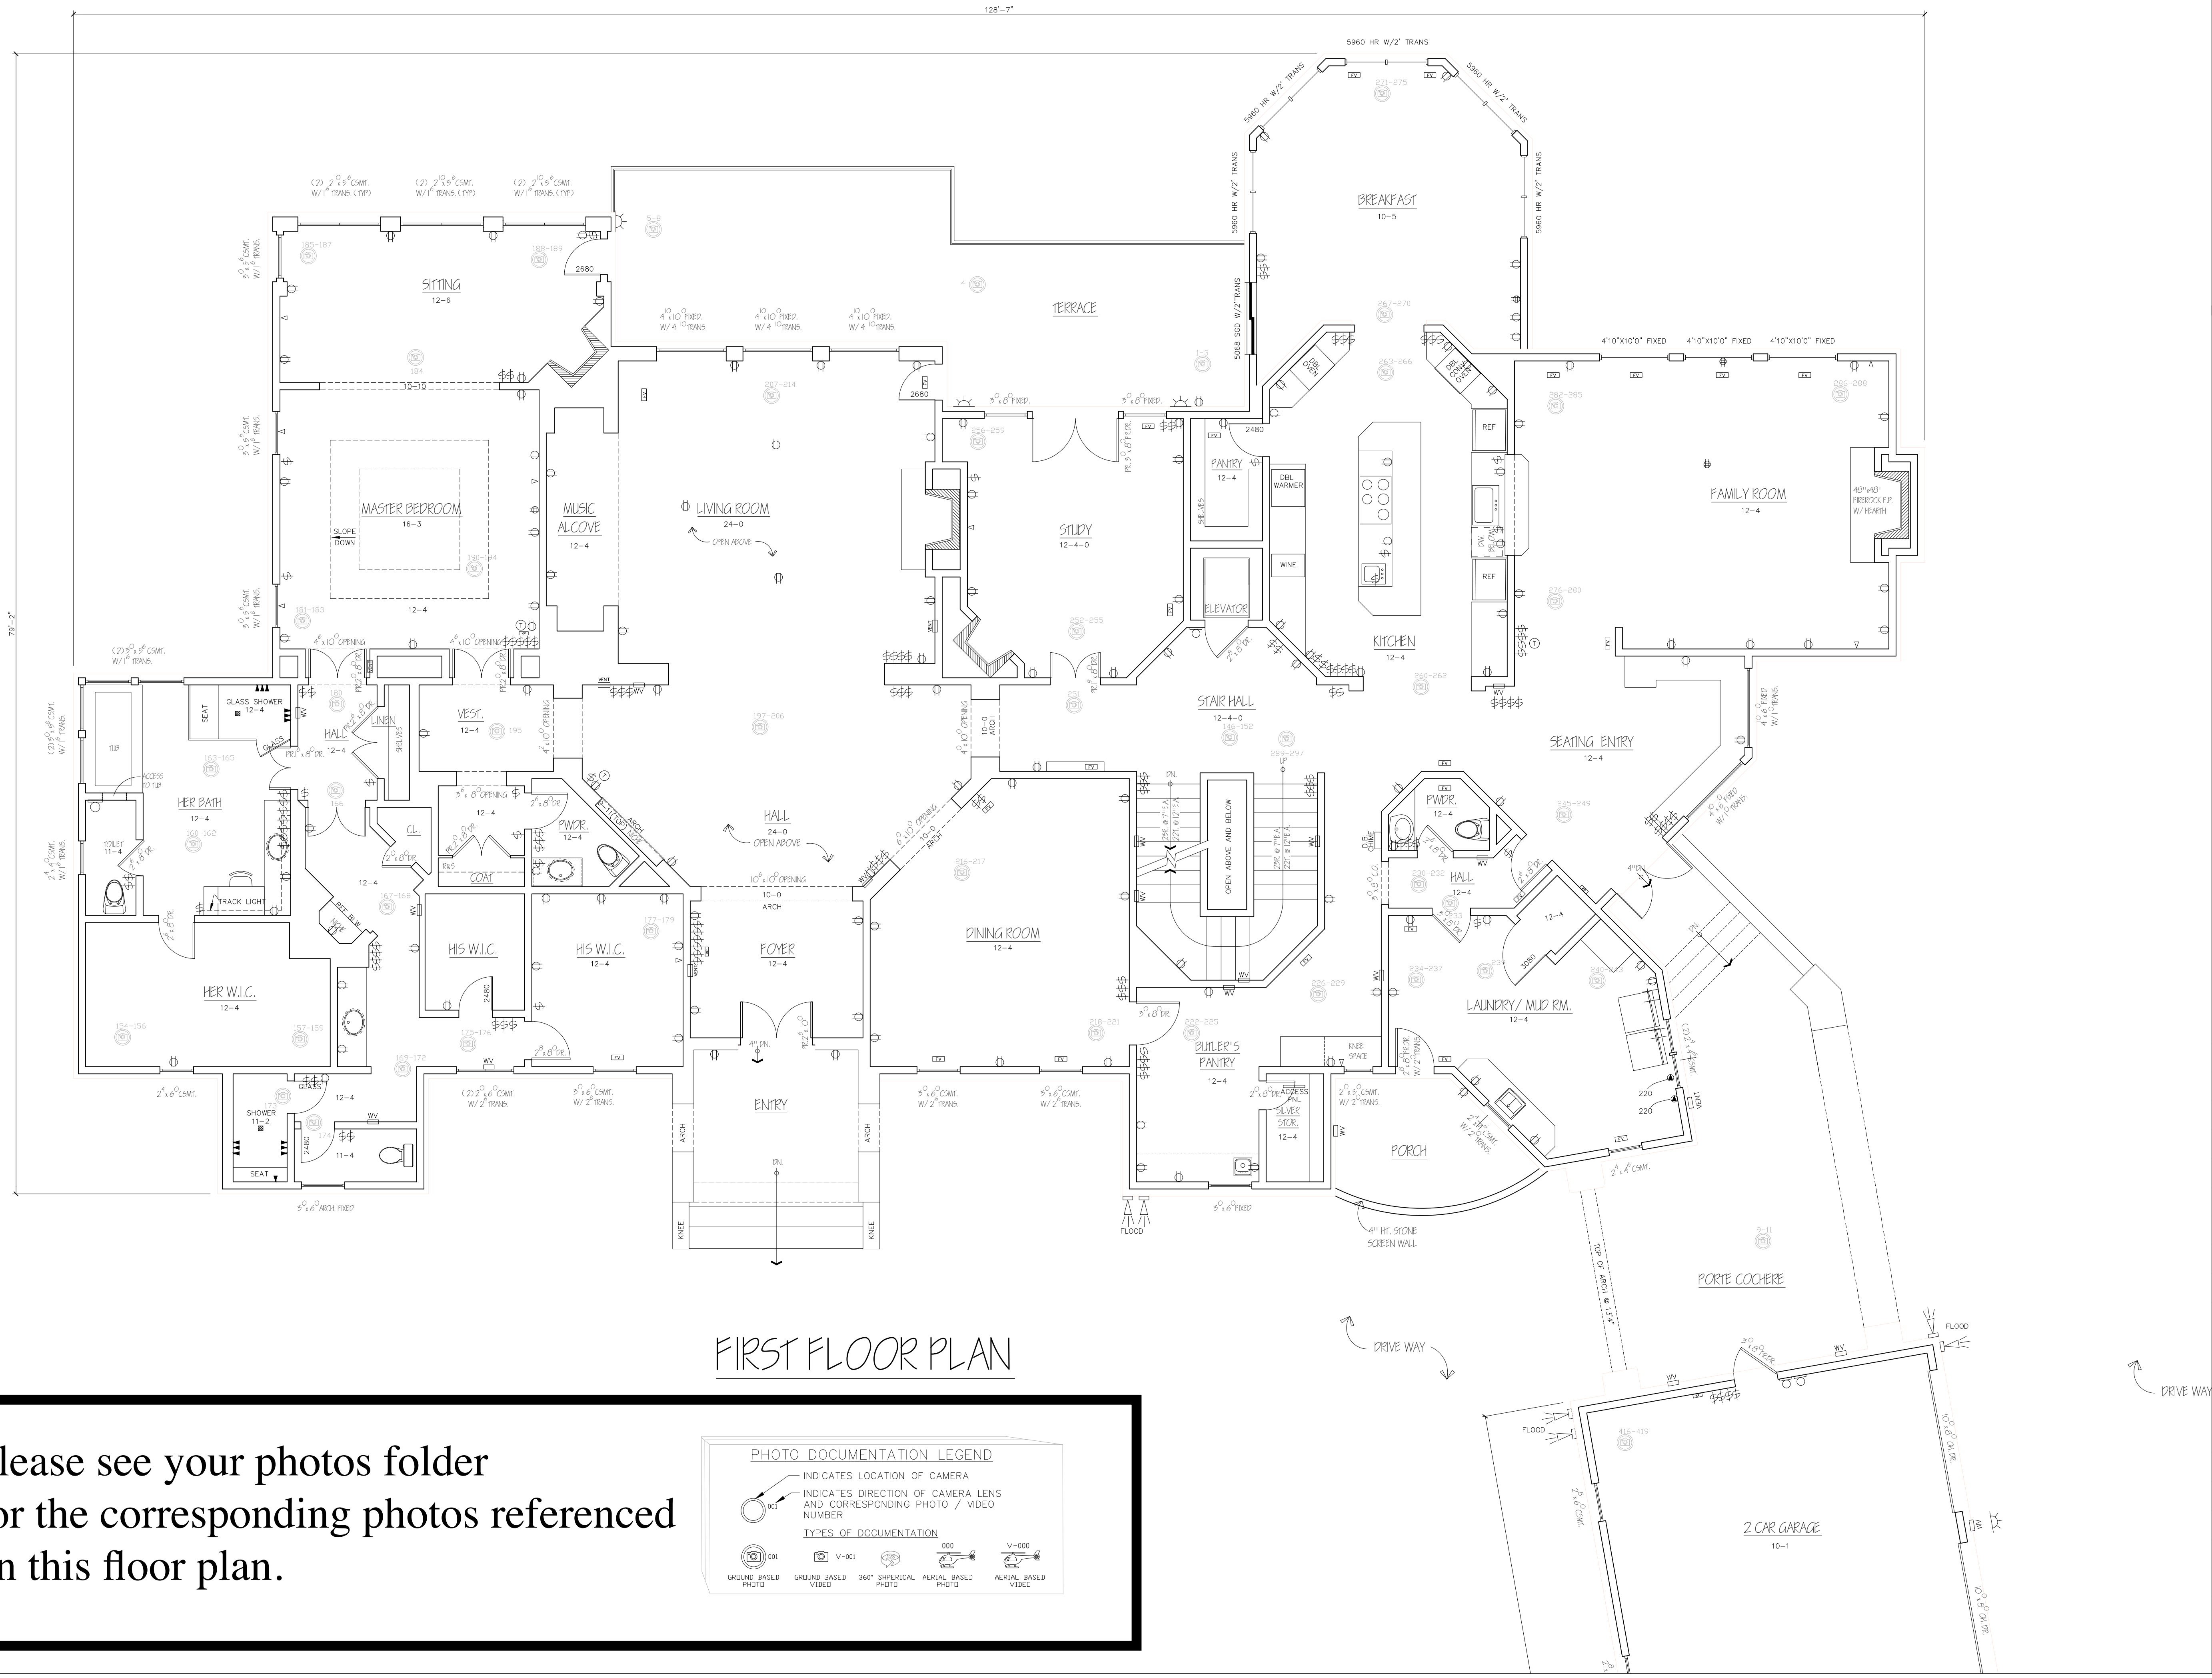

ARCHITECTURAL AS BUILT
ROSEBOROUGH RESIDENCE
Atlanta, GA 30327

FIRST FLOOR PLAN

Please see your photos folder for the corresponding photos referenced on this floor plan.

PHOTO DOCUMENTATION LEGEND

INDICATES LOCATION OF CAMERA

INDICATES DIRECTION OF CAMERA LENS AND CORRESPONDING PHOTO / VIDEO NUMBER

TYPES OF DOCUMENTATION

001 GROUND BASED PHOTO 002 GROUND BASED VIDEO 003 360° SPHERICAL PHOTO 004 AERIAL BASED PHOTO 005 AERIAL BASED VIDEO

01	100% SUBMISSION	
NO.	ISSUES REVISIONS	DATE
SHEET TITLE		
HL		PROJECT MANAGER
HL		PROJECT DIRECTOR
012317-1		PROJECT NUMBER
3/16"=1'-0"		SCALE
CL		DRAWN BY
		SHEET NUMBER